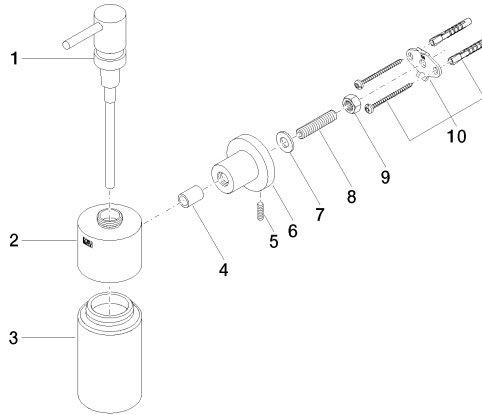

83 435 892

- bottle made of crystal glass, matt
- width 60mm
- height 200 mm
- rosette Ø 55 mm
- 250 ml bottle
- 144mm projection

	Chrome	83 435 892-00
	Brushed Platinum	83 435 892-06
	Platinum	83 435 892-08
	Dark Chrome	83 435 892-19
	Brushed Durabronze (23kt Gold)	83 435 892-28
	Matte Black	83 435 892-33
	Brushed Champagne (22kt Gold)	83 435 892-46
	Champagne (22kt Gold)	83 435 892-47
	Brushed Chrome	83 435 892-93
	Brushed Dark Platinum	83 435 892-99

83 435 892

mm [inches]

83 435 892

Parts for other finishes can be found here: Brushed Platinum

Spare parts list

No.	Item Number	Name	Quantity used	Delivery time
1	90 10 10 535 00-00	dispenser	1	10
2	90 10 10 529 00-00	base	1	10
3	90 90 04 001 00 82	glass	1	2
4	08 17 20 624-00	holder	1	10
5	04 31 11 113 00 90	pin	1	2
6	08 17 89 505-00	holder	1	10
7	09 30 11 046 90	disc	1	2
8	08 18 50 586 90	screw	1	2
9	09 23 10 026 90	nut	1	2
10	05 17 20 739 00 90	fixing set	1	2